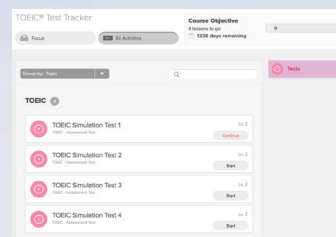

What it provides

Each test gives an accurate and objective measure of business English proficiency (reading score, listening score, overall score). TRACKER delivers an estimate of official TOEIC®* Listening and Reading test score in just one hour, with results available instantly online.

Key course features include:

- An accurate way to check the level of new or existing employees
- A way of helping to choose the appropriate courses for learners
- An opportunity for learners to practice test-taking prior to taking an International Proficiency Test
- Take each test as many times as you like. The order of stand-alone questions, and the order of answers in multiple choice questions, is randomized every time a test starts.
- **Flexible:** take one test to quickly check your English proficiency; or a test before your English study course and another test after the course ends; or four tests to practice your test-taking skills.
- **Accurate:** the simulated tests are the result of comprehensive statistical analysis at test and question level, resulting in a high correlation (0.83) between the results of each test and actual TOEIC®* test scores.
- **Cross-platform:** works seamlessly across desktop and mobile (Android and iOS) devices.

How it works

Step 1

Choose a test

Step 3

Get your estimated TOEIC® test score