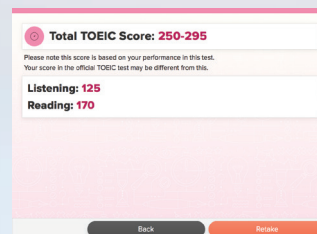

Key course features include:

- An accurate way to check the level of new or existing employees
- A way of helping to choose the appropriate courses for learners
- An opportunity for learners to practice test-taking prior to taking an International Proficiency Test
- Take each test as many times as you like. The order of stand-alone questions, and the order of answers in multiple choice questions, is randomized every time a test starts.
- **Flexible:** take one test to quickly check your English proficiency; or a test before your English study course and another test after the course ends; or four tests to practice your test-taking skills.
- **Accurate:** the simulated tests are the result of comprehensive statistical analysis at test and question level, resulting in a high correlation (0.83) between the results of each test and actual TOEIC®* test scores.
- **Cross-platform:** works seamlessly across desktop and mobile (Android and iOS) devices.

How it works

Step 1

Choose a test

Step 3

Get your estimated TOEIC® test score

Step 4

Print certificate as proof of successfully completing the course!

Step 2